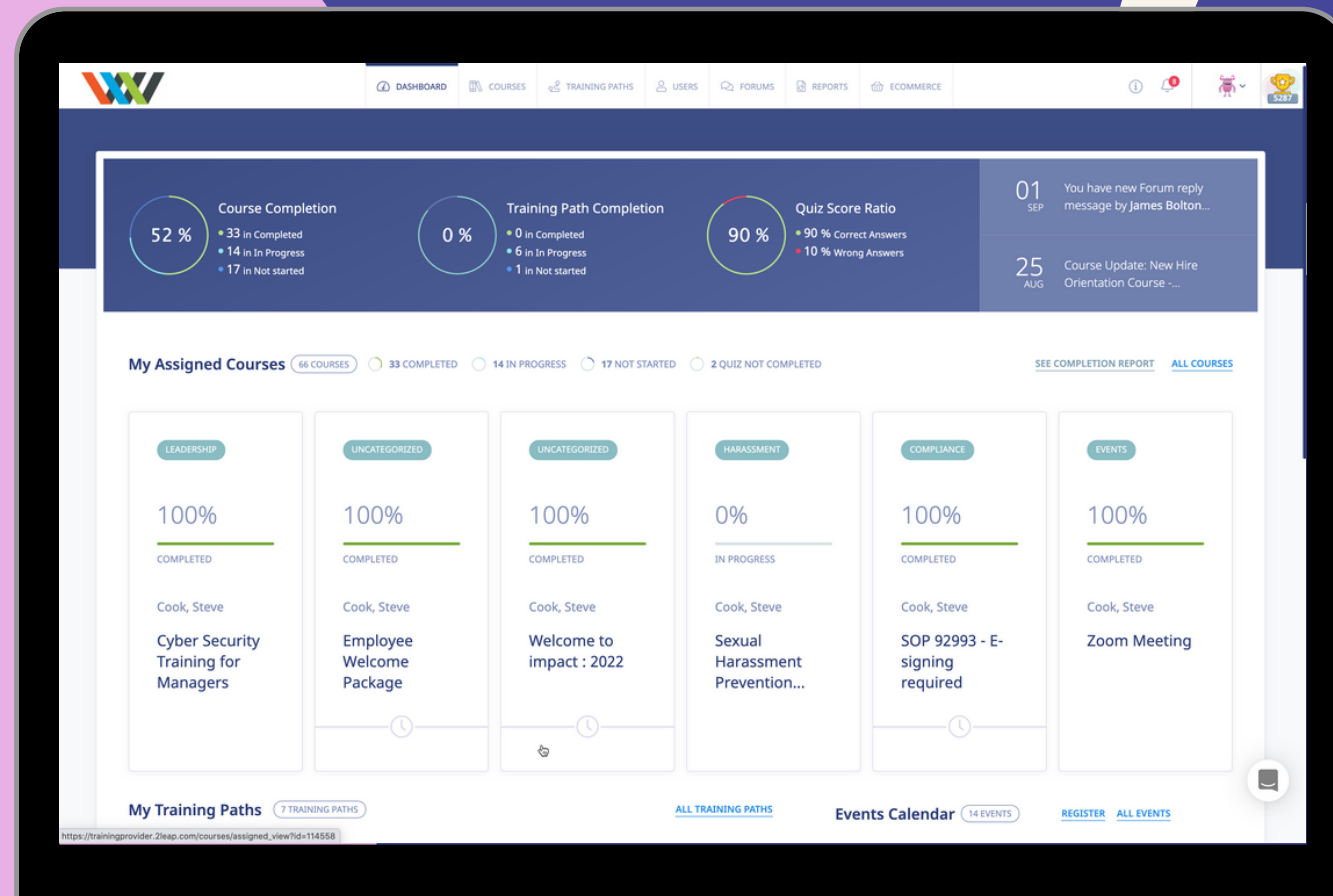

Modern

An intuitive, modern eCommerce learning platform which packs comprehensive tools for sellers.

Comprehensive

A versatile system that enables simple, complex pricing, implementation for any size seller or buyer.

Trusted

With unparalleled uptime, eLeaP is the reliable solution backed by white-glove support.

SOLUTION

A 15 year track record of simplicity, innovation, and trust.

Product

eLeaP is a cloud-hosted eCommerce learning management system (LMS) that assists enterprises, individuals to manage digital content creation, sales and support for increase compliance or improve performance. The platform is available 24/7 and we provide all the support you and your buyers need.