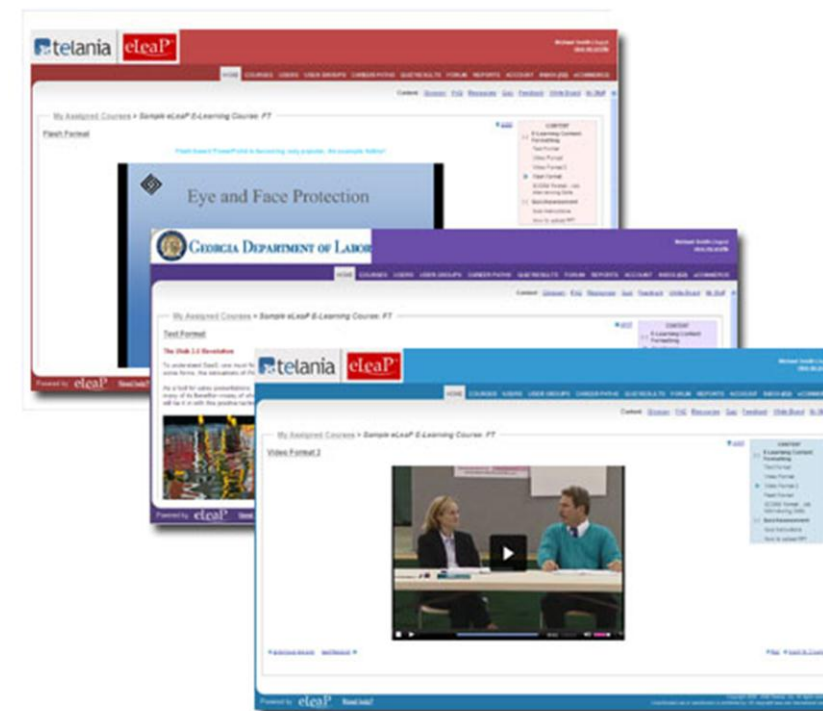

FEATURES

- Secure and customizable training and learning system
- Skills management and certification via easy web platform
- Blended, collaborative learning and training through communities, white boards & interactive tools
- Best-in-class content management interface using simple, easy to use system
- SCORM Compliant
- Personalized training and learning management tools
- eCommerce Accounts
- Easy knowledge management, assessments, and tracking
- Simple User management and access rules
- Your own ecommerce catalog website
- Promo Codes for discounts
- Affiliate Module for added sales

BENEFITS

- Deliver personalized training and learning anytime, anywhere and anyhow
- Eliminate hardware, software & IT staff costs – eLeaP cost less than 10% of traditional methods of training
- Produce effective and streamlined learning and training
- Experience on-Demand Learning – Knowledge available on tap
- Reduce compliance headaches - Show training proof
- Reduce time-to-market and shrink time-to-competency
- Design, launch, and manage online training 24/7 - Simply, easily, efficiently
- Improve productivity and achieve a strong competitive advantage

Learning Management Technology

A Simple, Easy to Use, and Secure Solution

Do you need a cost effective learning and training solution? Does the idea of purchasing expensive hardware and installing complicated software turn you off?

If you answered YES to these questions, eLeaP™ is the solution for you. With eLeaP™ you can be up and running in fewer than 8 minutes, deploying your training courses in less than 24 hours. All you and your learners need to access your secure learning and training website is a web browser. Your learning system is setup as soon as you complete our easy signup process.